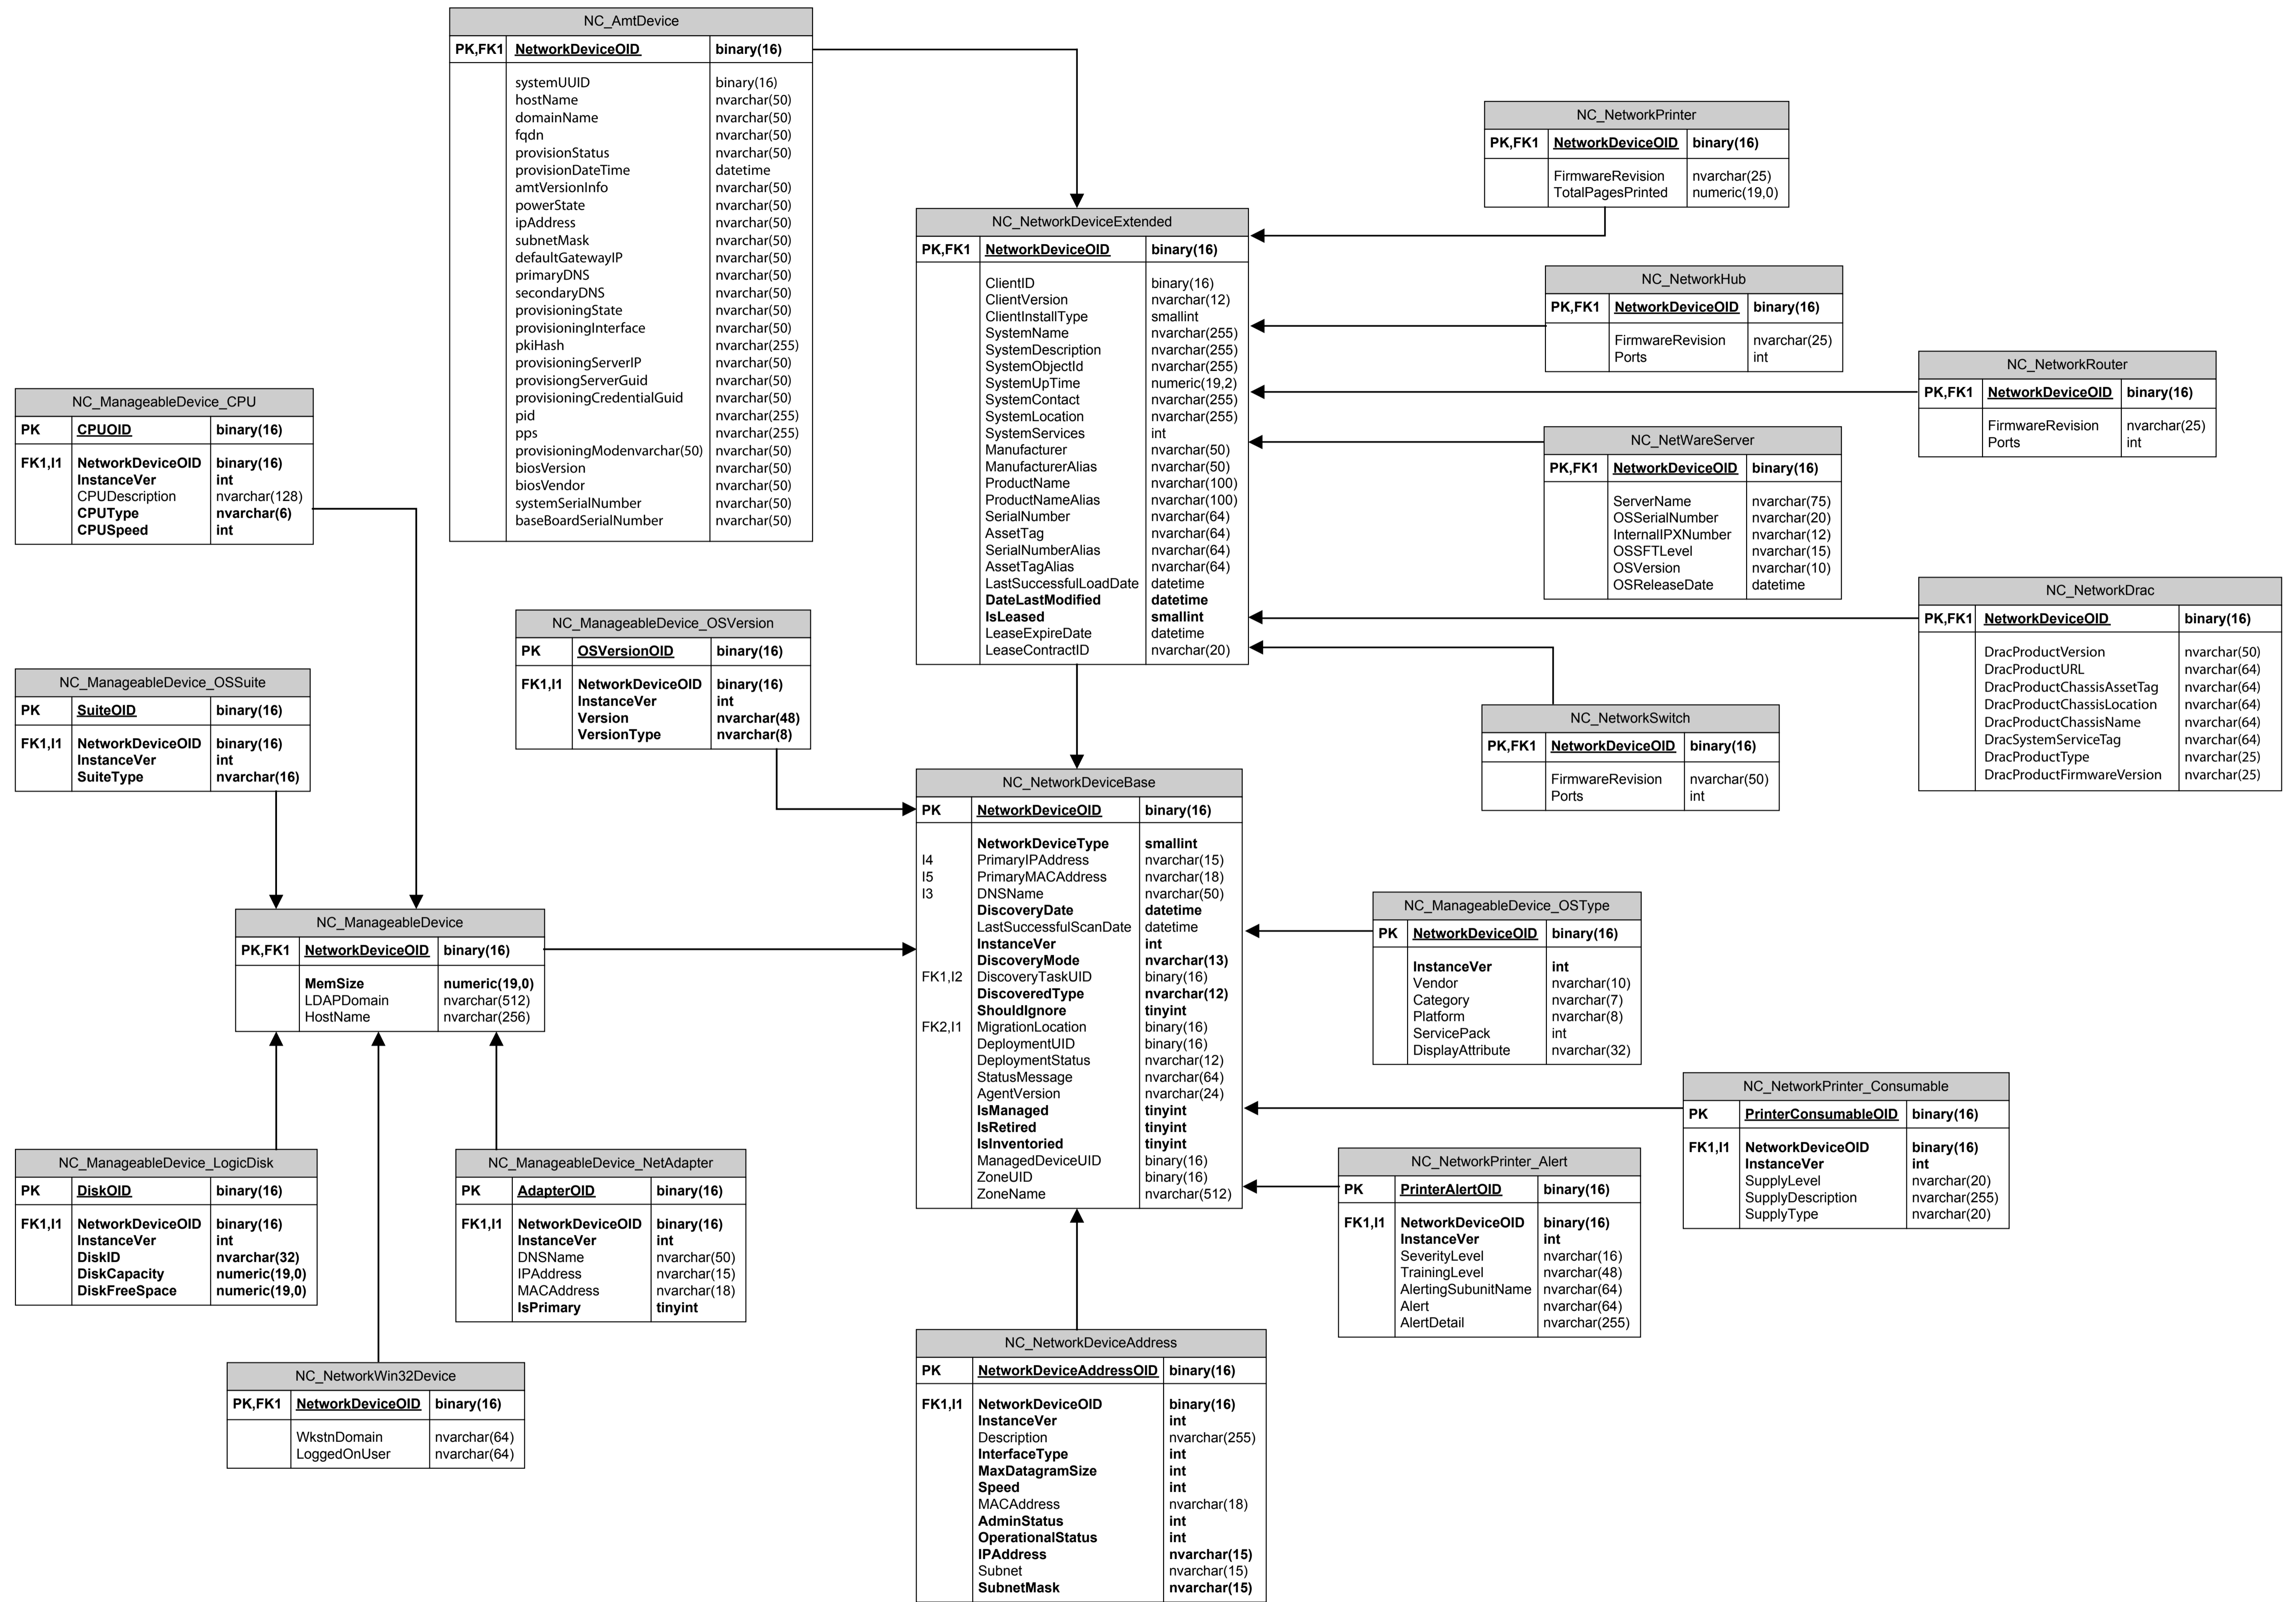

# ZENworks® 11 Configuration Management Network Discovery Database Structure

ZENworks 11 Configuration Management  
Network Discovery – 03/2010

Copyright © 2008-2010 Novell, Inc. All rights reserved.  
No part of this publication may be reproduced,  
photocopied, stored on a retrieval system, or  
transmitted without the express written consent  
of the publisher.